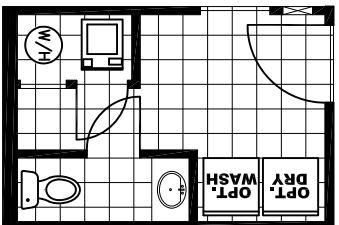

OPT. PORCH
IPO BEDROOM 4

SLIDING GLASS DOOR

OPT. 1/2 BATH
IN UTILITY

NSC28764A

AMEGA